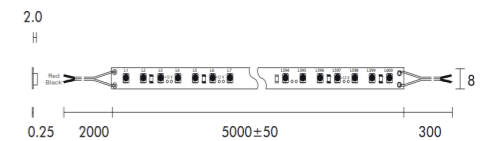

Nevia

LED strip RGB

Product information	
Input voltage	24V
Reel length	5m
Width	10mm
Max. connection length	5m 4m
LED/m	60LED's/m
Power/m	9W/m 14,4W/m
Cutttable length	Cutttable every 6 LEDs (100mm)
Min. cuttable length	10cm

Photometrics	
CCT	RGB
Lumen/meter	330lm/m 485lm/m
Beam angle	120°

Nevia - LED strip RGB 9W/m					
Article No.	Product name	CCT	W/m	Lm/m	LED's/m
2.21.1636	Nevia - LED strip RGB 9W/m	RGB	9W/m	330lm/M	60LED/m

Nevia - LED strip RGB 14,4W/m					
Article No.	Product name	CCT	W/m	Lm/m	LED's/m
2.21.1637	Nevia - LED strip RGB 14,4W/m	RGB	14,4W/m	485lm/M	60LED/m

Lupareel

LED strip basic

Product information	
Input voltage	24V
Reel length	5m
Width	8mm
LED/m	60LED's/m 120LED's/m
Power/m	9,6W/m 14,4W/m
Cutttable length	Cutttable every 6 LEDs
Min. cuttable length	10cm
Max. connection length	15m 12m

Photometrics	
CRI	>80Ra
CCT	2700K 3000K 4000K
Lumen/meter	190-230lm/m 400-460lm/m
Beam angle	120°

Lupareel - LED strip 4,8W/m					
Article No.	Product name	CCT	W/m	Lm/m	LED's/m
2.21.1176	LED strip LupaReel warm white 60LED/m 4.8W/m	2700K	4,8W/m	190lm/M	60LED/m
2.21.1177	LED strip LupaReel warm white 60LED/m 4.8W/m	3000K	4,8W/m	210lm/M	60LED/m
2.21.1178	LED strip LupaReel natural white 60LED/m 4.8W/m	4000K	4,8W/m	230lm/M	60LED/m